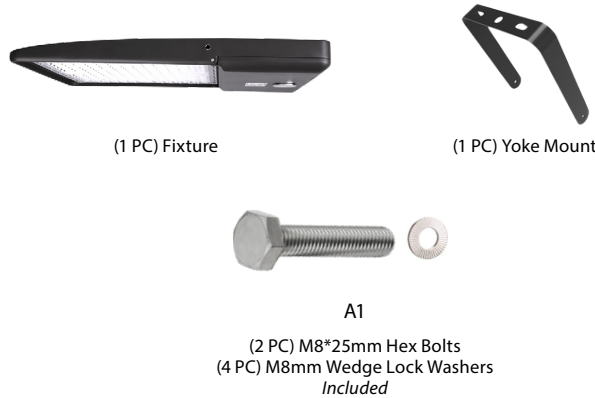

### ⚠ IMPORTANT SAFEGUARDS ⚠

Read these instructions completely and carefully before proceeding with installation or service maintenance of this product:

- To avoid the possibility of electric shock, turn off power supply before installation/servicing.
- Before closing cover of fixture, make sure all wires are inside fixture housing to avoid pinching wires.
- Fixture must be installed in accordance with NEC or local electrical codes by qualified technician.
- For protection, technician should always wear protective goggles and gloves during the installation and maintenance.
- SolarMax LED is not responsible for any damages caused by parts/components that are not supplied by SolarMax LED.

### Included Items in Box

Items included may vary based on your order

1