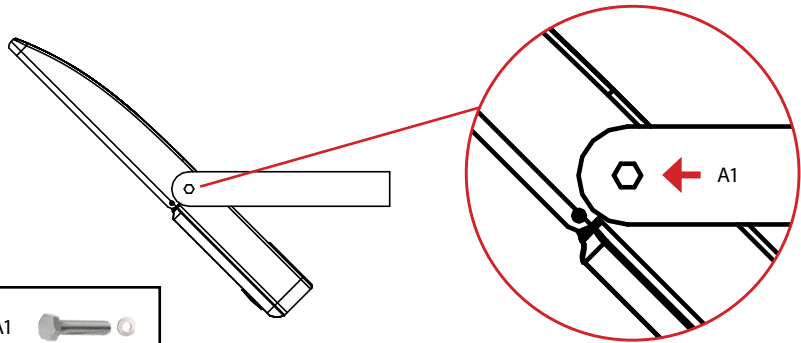

### STEP 2

If the bracket is attached to luminaire, skip ahead to Step 3. Attach the yoke mounting bracket to the light fixture with the (2) two A1 bolts, torque of 8.3 Nm (6.2 ft-lbs).

Tool needed:

Wrench

### STEP 3

Tilt the fixture to desired angle (reference to photometrics design if available). Secure with the (2) two A1 bolts, torque of 8.3 Nm (6.2 ft-lbs).

Tool needed:

Wrench

A1

4

### STEP 4

▲ To avoid possibility of electric shock, turn off power before installation.

Mount the yoke bracket as needed. Pull the wires through from the wall or ceiling to the light fixture. Connect luminaire wires with the power source.