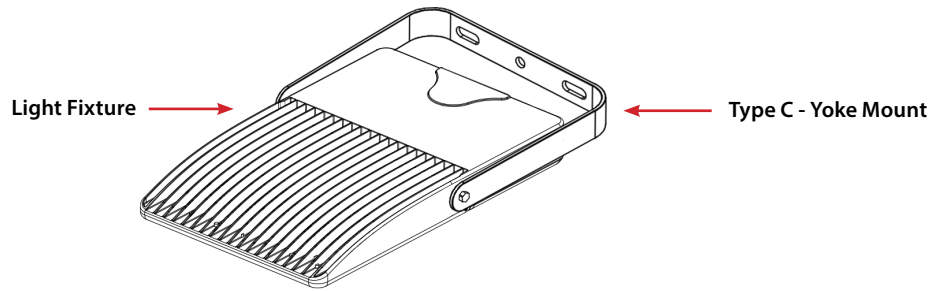

TYPE C YOKE MOUNT LED AREA LIGHTING

INSTALLATION INSTRUCTION GUIDE

⚠ IMPORTANT SAFEGUARDS ⚠

Read these instructions completely and carefully before proceeding with installation or service maintenance of this product:

- To avoid the possibility of electric shock, turn off power supply before installation/servicing.
- Before closing cover of fixture, make sure all wires are inside fixture housing to avoid pinching wires.
- Fixture must be installed in accordance with NEC or local electrical codes by qualified technician.
- For protection, technician should always wear protective goggles and gloves during the installation and maintenance.
- SolarMax LED is not responsible for any damages caused by parts/components that are not supplied by SolarMax LED.