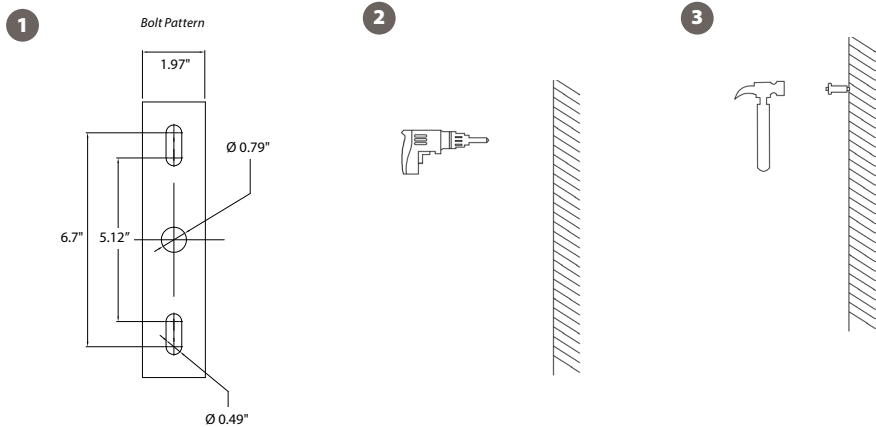

## STEP 1

Use the bolt pattern to drill hole(s) into the wall or ceiling where the fixture will be mounted. Electrician shall provide the screws per the jobsite condition.

Tool needed: