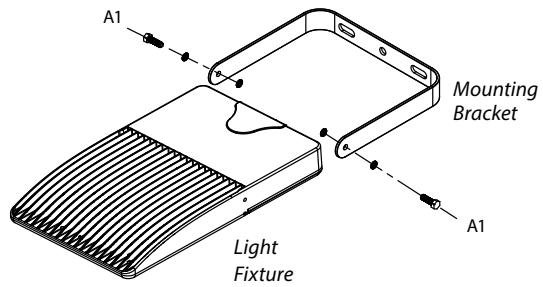

TYPE C YOKE MOUNT LED AREA LIGHTING

INSTALLATION INSTRUCTION GUIDE

2

STEP 2

If the bracket is attached to luminaire, skip ahead to Step 3. Attach the yoke mounting bracket to the light fixture with the (2) two A1 bolts, torque of 8.3 Nm (6.2 ft-lbs).

Tool needed:

Wrench

A1